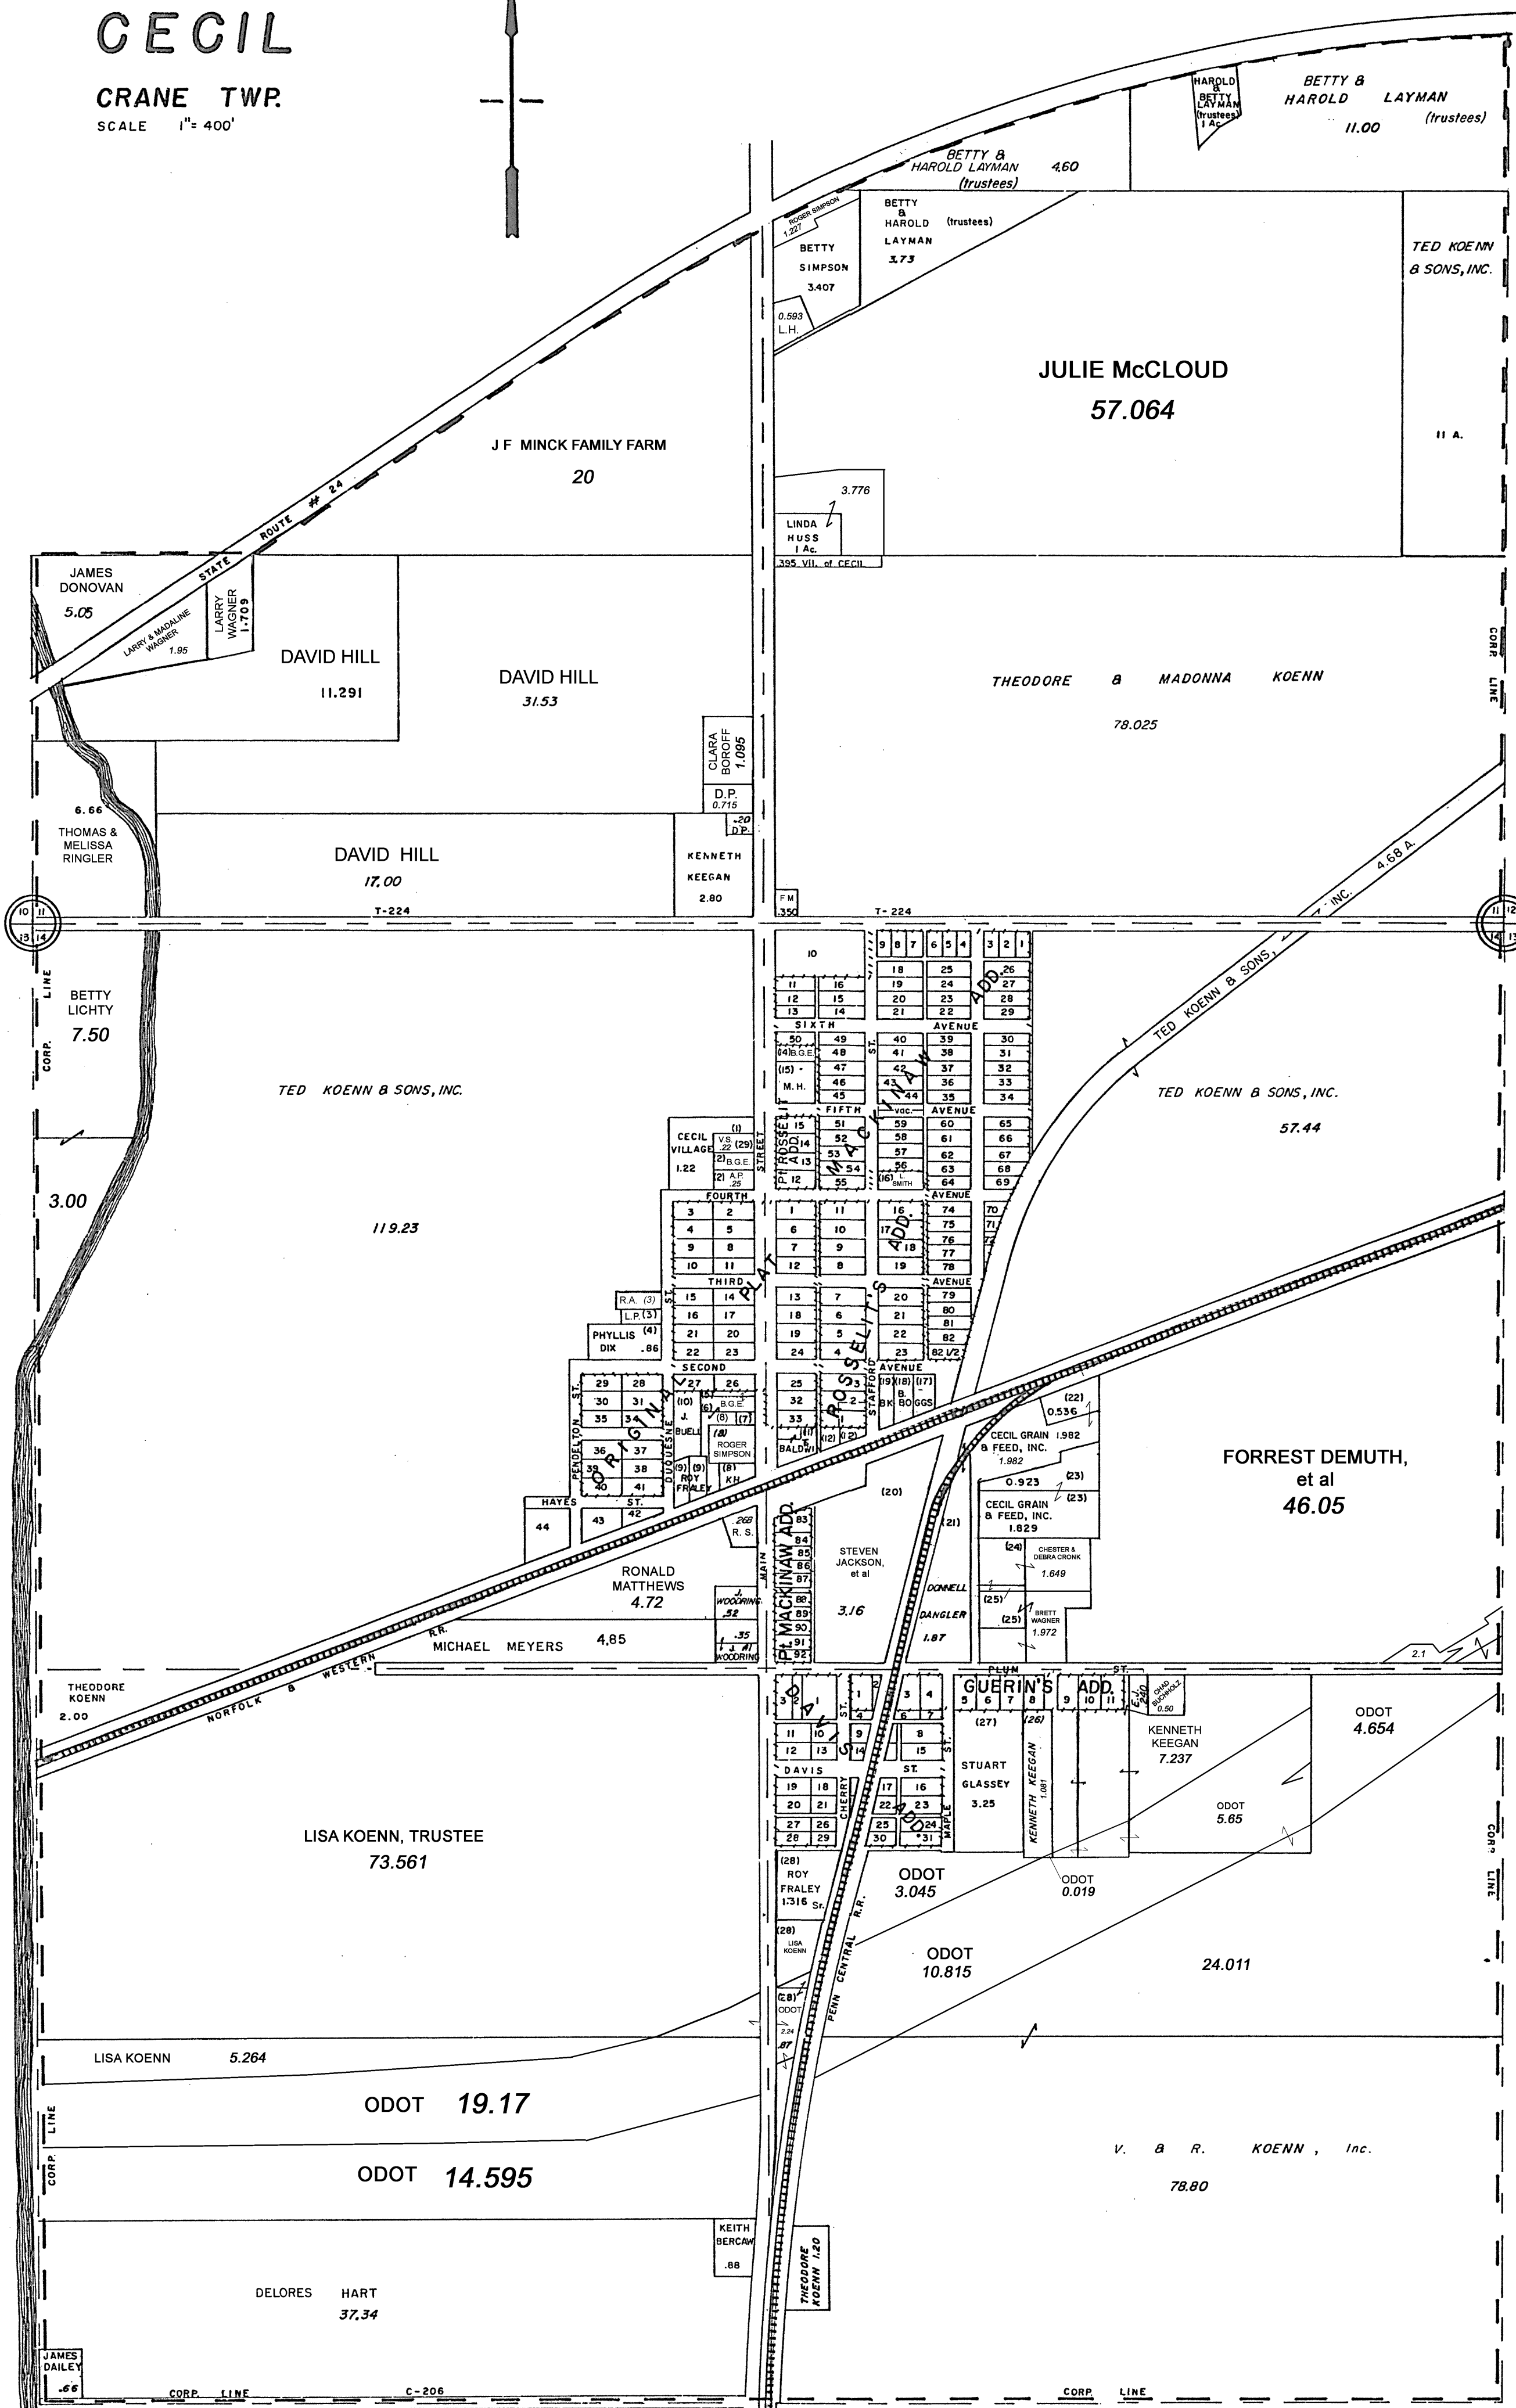

CECIL

CRANE TWP.

SCALE 1" = 400'

JAMES DONOVAN
5.05
LARRY & MADALINE WAGNER
1.709
LARRY WAGNER
1.709

DAVID HILL
11.291

DAVID HILL
31.53

DAVID HILL
17.00

BETTY LICHTY
7.50

THEODORE & MADONNA KOENN
78.025

TED KOENN & SONS, INC.
57.44

FORREST DEMUTH, et al
46.05

GUERIN'S ADD.
3.25

KENNETH KEEGAN
7.237

ODOT 3.045

ODOT 10.815

ODOT 5.65