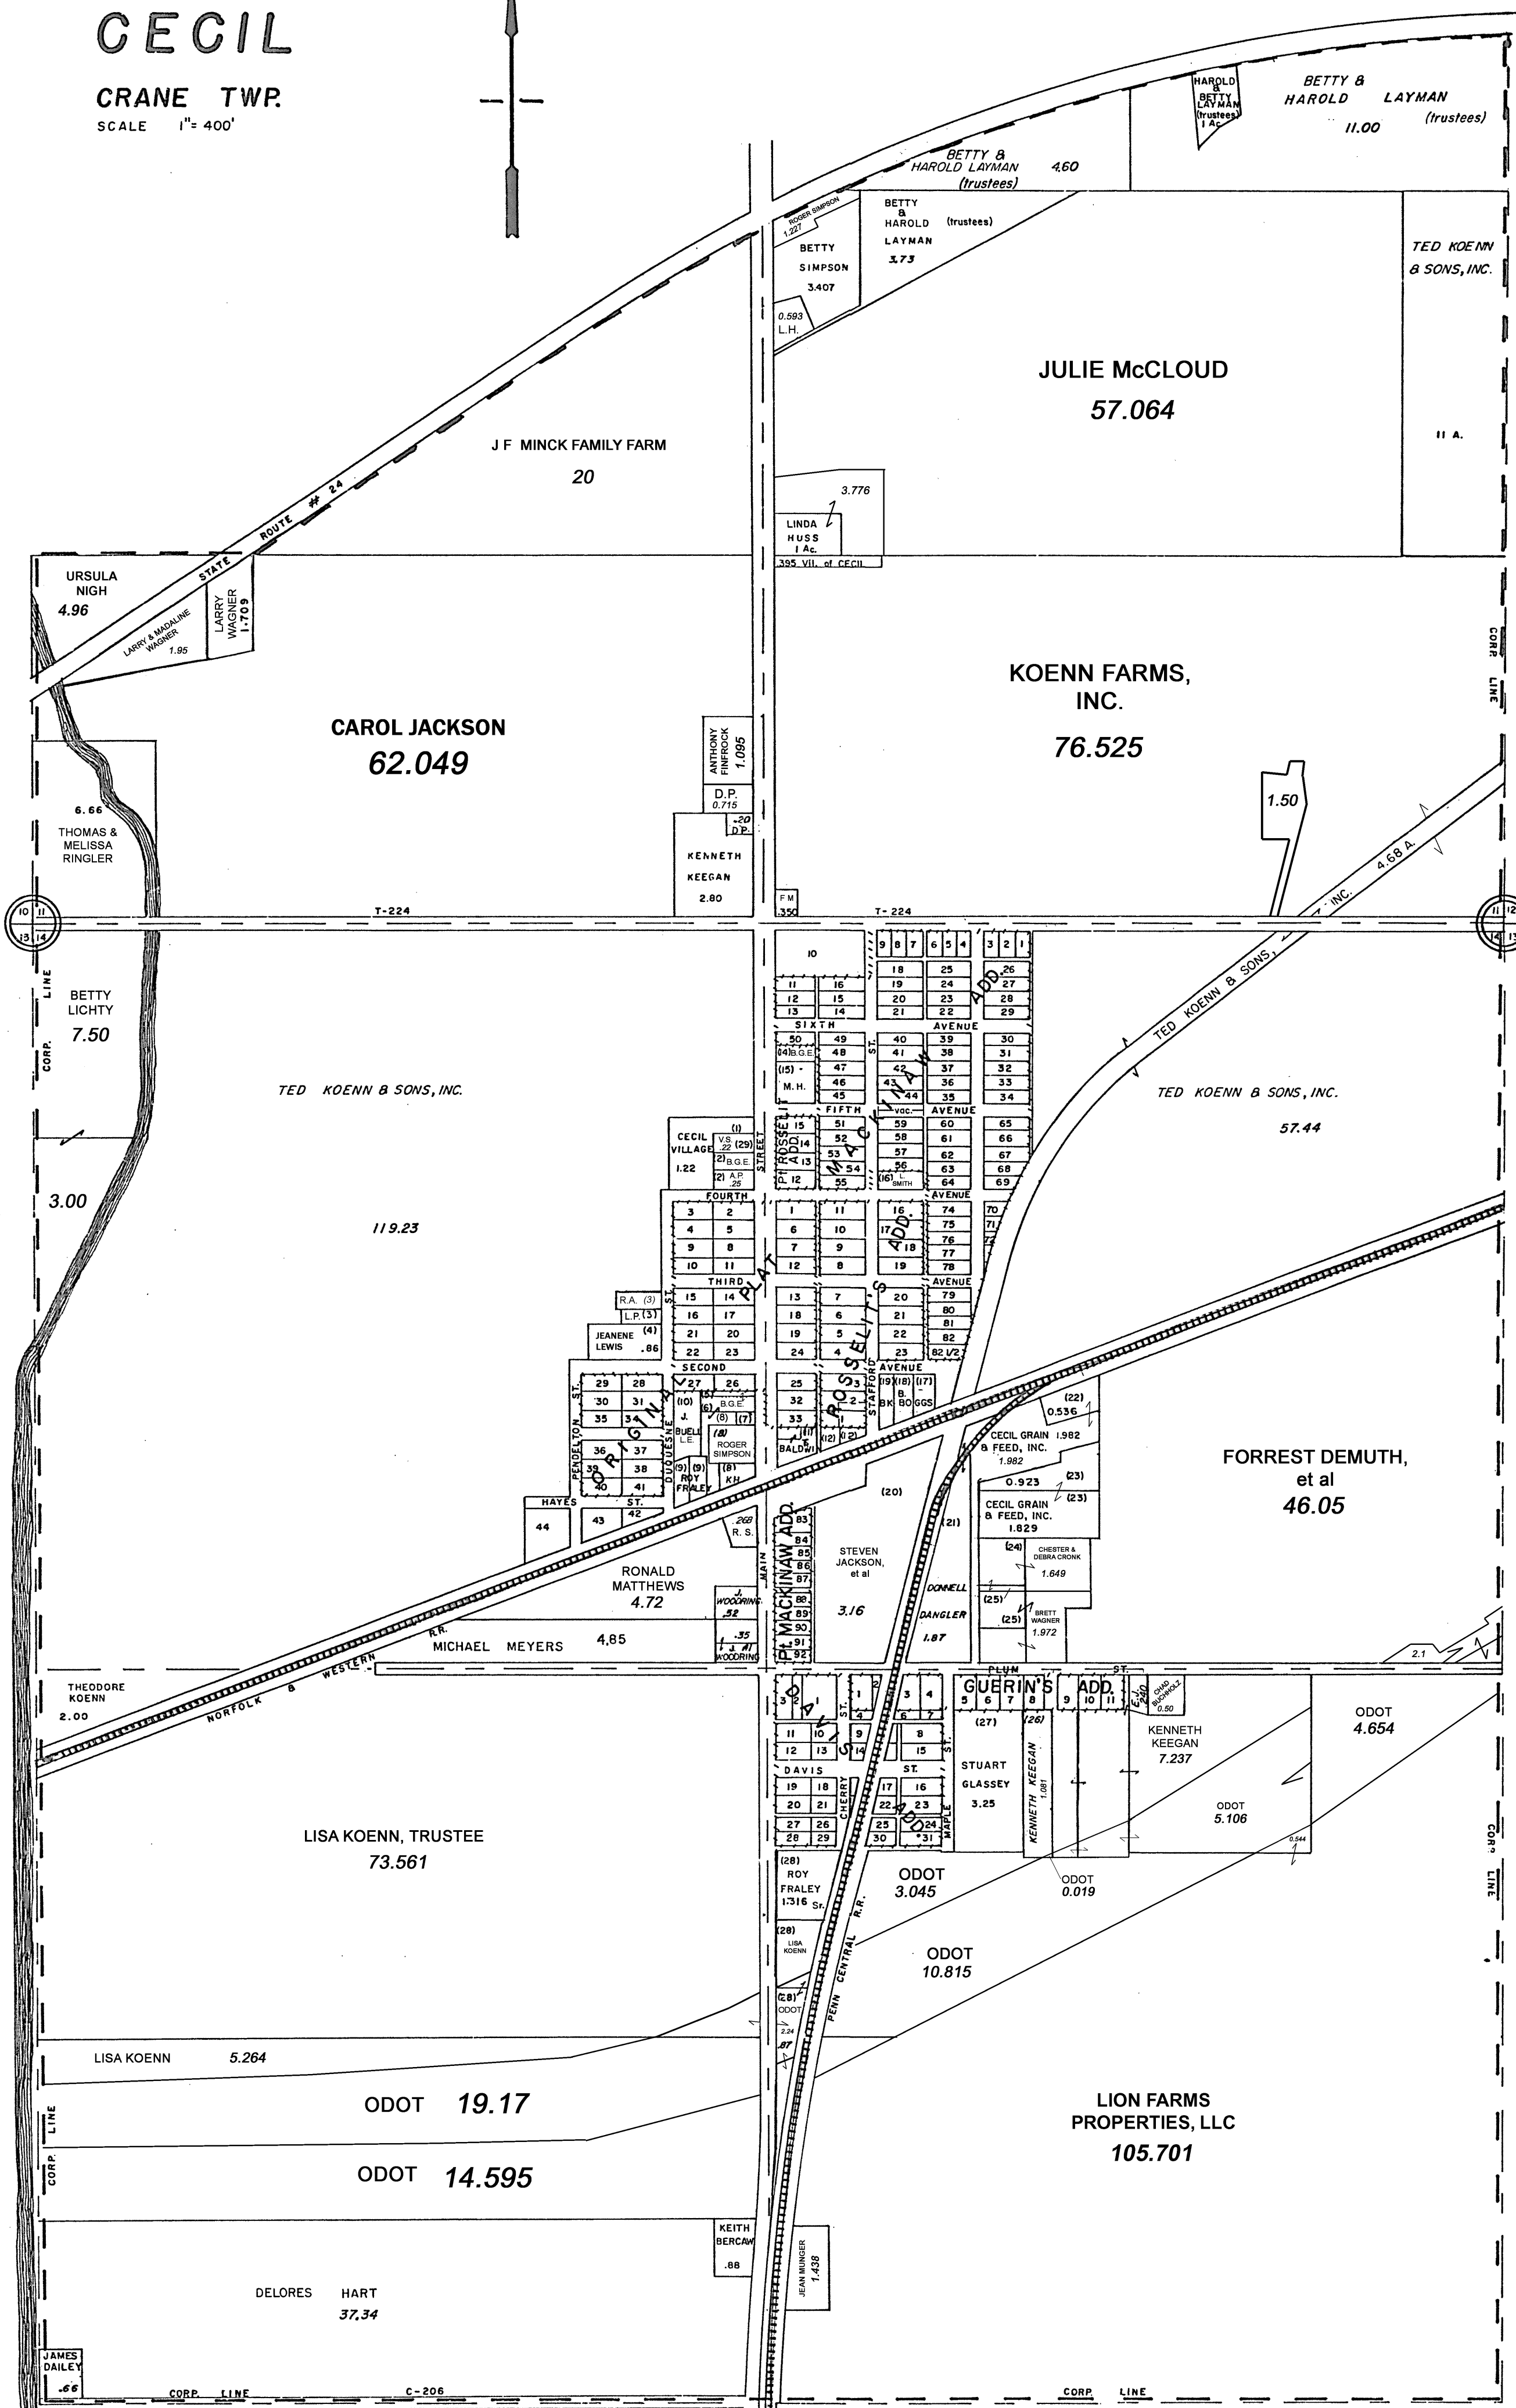

CECIL

CRANE TWP.

SCALE 1" = 400'

BETTY & HAROLD LAYMAN (trustees) 11.00

BETTY & HAROLD LAYMAN (trustees) 4.60

BETTY & HAROLD LAYMAN (trustees) 3.73

TED KOENN & SONS, INC. 11 A.

JULIE McCLOUD 57.064